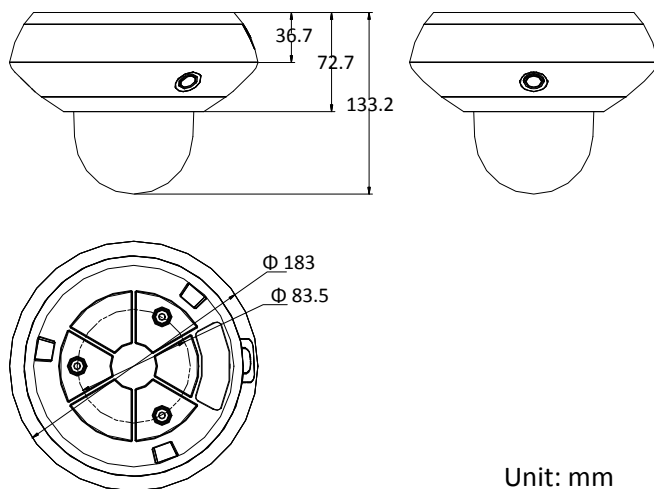

Order Model

DS-2PT3326IZ-DE3 (2.8-12mm), 12 VDC & PoE+

Dimensions

Unit: mm

Accessories

DS-1294ZJ-TRL

Wall Mounting Bracket

Distributed by

DS-1271ZJ-PT10

Pendant Mounting Bracket

HIKVISION®

Headquarters

No.555 Qianmo Road, Binjiang District,
Hangzhou 310051, China
T +86-571-8807-5998
overseasbusiness@hikvision.com

Hikvision USA
T +1-909-895-0400
sales.usa@hikvision.com

Hikvision Australia
T +61-2-8599-4233
salesau@hikvision.com

Hikvision India
T +91-22-28469900
sales@pramahikvision.com

Hikvision Canada
T +1-866-200-6690
sales.canada@hikvision.com

Hikvision Thailand
T +662-275-9949
sales.thailand@hikvision.com

Hikvision Europe
T +31-23-5542770
sales.eu@hikvision.com

Hikvision Italy
T +39-0438-6902
info.it@hikvision.com

Hikvision Brazil
T +55 11 3318-0050
Latam.support@hikvision.com

Hikvision Turkey
T +90 (216)521 7070- 7074
sales.tr@hikvision.com

Hikvision Malaysia
T +601-7652-2413
sales.my@hikvision.com

Hikvision UK & Ireland
T +01628-902140
sales.uk@hikvision.com

Hikvision South Africa
Tel: +27 (10) 0351172
sale.africa@hikvision.com

Hikvision France
T +33(0)1-85-330-450
info.fr@hikvision.com

Hikvision Kazakhstan
T +7-727-9730667
nikia.panfilov@hikvision.ru

Hikvision Vietnam
T +84-974270888
sales.vt@hikvision.com

Hikvision UAE
T +971-4-4432090
salesme@hikvision.com

Hikvision Singapore
T +65-6684-4718
sg@hikvision.com

Hikvision Spain
T +34-91-737-16-55
info.es@hikvision.com

Hikvision Tashkent
T +99-87-1238-9438
uzb@hikvision.ru

Hikvision Hong Kong
T +852-2151-1761
info.hk@hikvision.com

Hikvision Russia
T +7-495-669-67-99
saleru@hikvision.com

Hikvision Korea
T +82-(0)31-731-8817
sales.korea@hikvision.com

Hikvision Poland
T +48-22-460-01-50
info.pl@hikvision.com

Hikvision Indonesia
T +62-21-2933759
Sales.Indonesia@hikvision.com

Hikvision Colombia
sales.colombia@hikvision.com