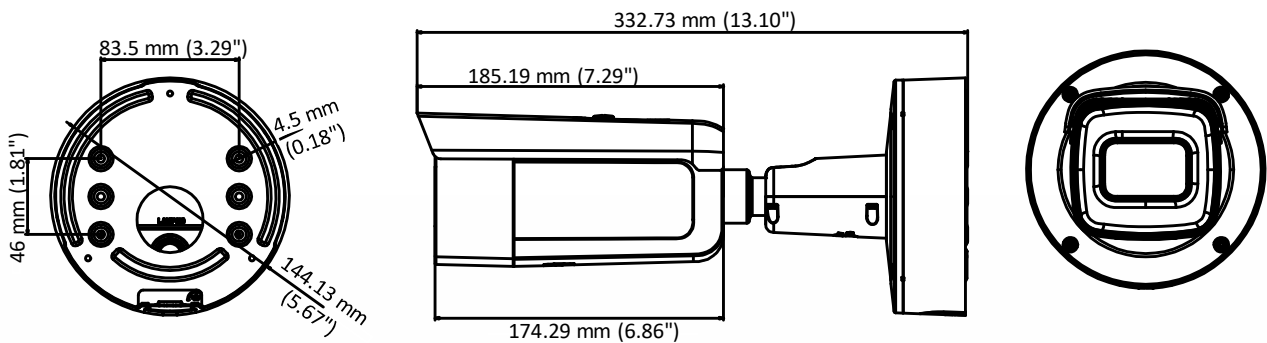

## Specifications

<b>Camera</b>	
Image Sensor	1/2.8" Progressive Scan CMOS
Min. Illumination	Color: 0.005 Lux @ (F1.2, AGC ON), 0 Lux with IR Color: 0.0068 Lux @ (F1.4, AGC ON), 0 Lux with IR
Shutter Speed	1/3 s to 1/100,000 s
Slow Shutter	Support
Day & Night	IR Cut Filter
Digital Noise Reduction	3D DNR
WDR	120 dB
3-Axis Adjustment	Pan: 0° to 360°, tilt: 0° to 90°, rotate: 0° to 360°
<b>Lens</b>	
Focal length	2.8 to 12 mm
Aperture	F1.4
FOV	Horizontal field of view: 105° to 35° Vertical field of view: 56° to 20° Diagonal field of view: 126° to 40.5°
Lens Mount	Φ14
Focus	Manual/Automatic
<b>IR</b>	
IR Range	Up to 50 m
Wavelength	850nm
<b>Compression Standard</b>	
Video Compression	Main stream: H.265+/H.265/H.264+/H.264 Sub stream: H.265/H.264/MJPEG Third stream: H.265/H.264
H.264 Type	Main Profile/High Profile
H.265 Type	Main Profile
Video Bit Rate	32 Kbps to 16 Mbps
Audio Compression	G722.1/G711ulaw/G711alaw/G726/MP2L2/PCM
Audio Bit Rate	64Kbps(G.711)/16Kbps(G.722.1)/16Kbps(G.726)/32-192Kbps(MP2L2)
<b>Smart Feature-set</b>	
Behavior Analysis	Line crossing detection, intrusion detection, unattended baggage detection, object removal detection
Face Detection	Support
Region of Interest	Support 1 fixed region for main stream and sub stream
<b>Image</b>	
Max. Resolution	1920 × 1080
Main Stream	50Hz: 50fps (1920 × 1080, 1280 × 960, 1280×720) 60Hz: 60fps (1920 × 1080, 1280 × 960, 1280×720)
Sub Stream	50Hz: 25fps (640 × 480, 640 × 360, 320 × 240) 60Hz: 30fps (640 × 480, 640 × 360, 320 × 240)
Third Stream	50Hz: 25fps (1920 × 1080, 1280×720, 640 × 360, 352 × 288) 60Hz: 30fps (1920 × 1080, 1280×720, 640 × 360, 352 × 240)
Image Enhancement	BLC/3D DNR

## Dimensions