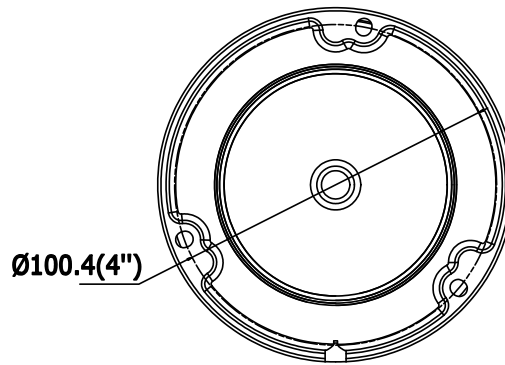

Dimensions

Unit: mm

Accessories

DS-1259ZJ

DS-1272ZJ-110

DS-1272ZJ-110B

DS-1271ZJ-110

DS-1280ZJ-DM18

DS-1276ZJ

DS-1275ZJ

DS-1250ZJ

Distributed by