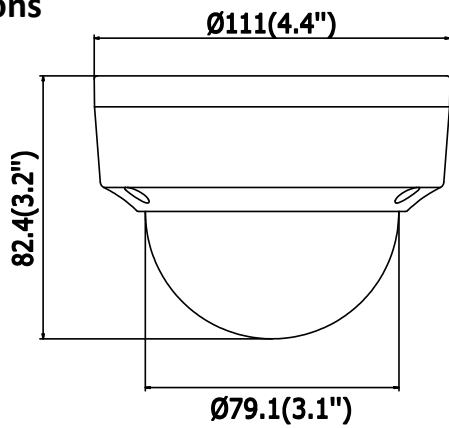

Dimensions

Unit: mm

Accessories

DS-1259ZJ

DS-1272ZJ-110

DS-1272ZJ-110B

DS-1271ZJ-110

DS-1280ZJ-DM18

DS-1276ZJ

DS-1275ZJ

DS-1250ZJ

Distributed by