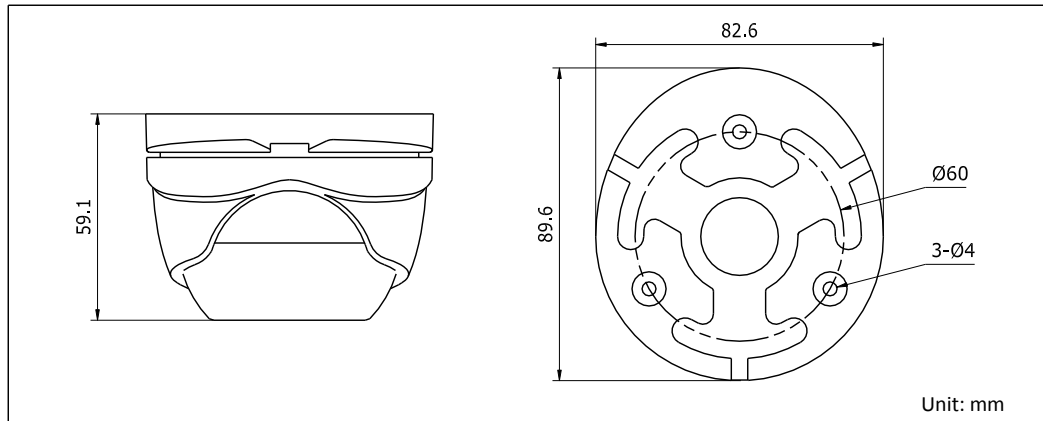

DS-2CE56C2T-IRM HD720P IR Turret Camera

Key Features

- 1.3 Megapixel high-performance CMOS
- Analog HD output, up to 720P resolution
- True Day/Night
- DNR, Smart IR
- Up to 20m IR distance
- IP66 weatherproof

Specifications

Camera	
Image Sensor	1.3MP CMOS Image Sensor
Signal System	PAL/NTSC
Effective Pixels	1280(H)*960(V)
Min. illumination	0.01 Lux @ (F1.2,AGC ON),0 Lux with IR
Shutter Time	1/25(1/30)s to 1/50,000s
Lens	2.8mm, 3.6mm, 6mm optional
	Angle of View: 74.6°(3.6mm), 92.6°(2.8mm), 49°(6mm)
Lens Mount	M12
Day & Night	ICR
Angle Adjustment	Pan: 0 - 360°, Tilt: 0 - 75°, Rotation: 0 - 360°
Synchronization	Internal synchronization
Video Frame Rate	720p@25fps/720p@30fps
HD Video Output	1 Analog HD output
S/N Ratio	>62dB
General	
Operating Conditions	-40 °C – 60 °C (-40 °F – 140 °F), Humidity 90% or less (non-condensing)
Power Supply	12 VDC ± 15%
Power Consumption	Max. 4W
Protection Level	IP66
IR Range	Up to 20m
Dimensions	89.6 × 59.1 mm (3.53" × 2.33")
Weight	340 g

Order Models

DS-2CE56C2T-IRM

Dimensions

Accessories

DS-1272ZJ-110-TRS

Wall Mounting

DS-1275ZJ

Vertical Pole Mounting