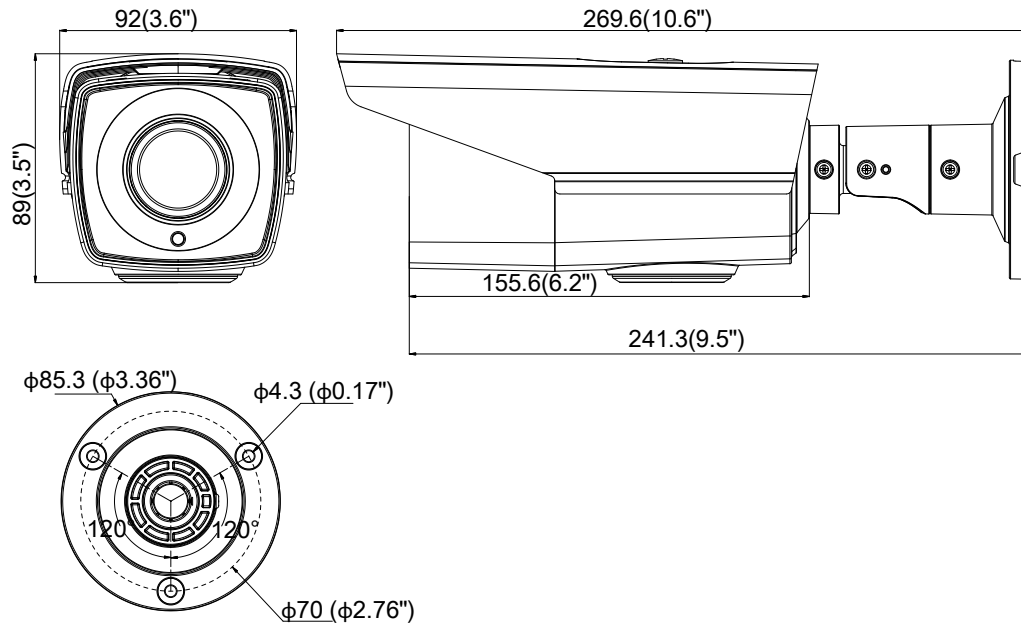

DS-2CE16C0T-VFIR3F HD720p IR Bullet Camera

Key Features

- 1 megapixel high-performance CMOS
- Analog HD output, up to 720p resolution
- Day/Night switch
- DNR
- Smart IR
- Up to 40 m IR distance
- Switchable TVI/AHD/CVI/CVBS
- IP66

Specifications

Camera	
Image Sensor	1 MP CMOS image sensor
Signal System	PAL/NTSC
Effective Pixels	1296(H) × 732(V)
Min. Illumination	0.01 Lux@(F1.2, AGC ON), 0 Lux with IR
Shutter Time	1/25 (1/30)s to 1/50,000 s
Lens	2.8 - 12 mm @ F1.4
	Angle of view: 71.78° - 23.42 °
Lens Mount	φ14
Day & Night	ICR
Angle Adjustment	Pan: 0° to 360°, Tilt: 0° to 90°, Rotation: 0° to 360°
Synchronization	Internal synchronization
Video Frame Rate	720p@25fps/720p@30fps
HD Video Output	1 analog HD output
S/N Ratio	>62dB
General	
Operating Conditions	-40 °C to 60 °C (-40 °F to 140 °F), Humidity 90% or less (non-condensing)
Power Supply	12 VDC ± 15%
Power Consumption	Max. 4 W
Protection Level	IP66
IR Range	Up to 40 m
Dimensions	92mm×84.8mm×269.6mm (3.62"×3.34"×3.34")
Weight	Approx. 900g (1.98lb)

Order Model

DS-2CE16COT-VFIR3F

Dimensions

Unit: mm

Accessories

DS-1275ZJ
Vertical Pole Mounting

DS-1280ZJ-S
Junction Box

DS-1H18
Video Balun