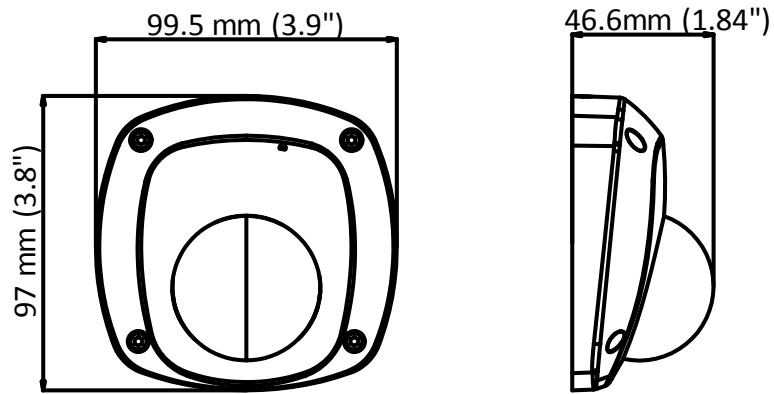

DS-2CE56D8T-IRS 2 MP Ultra-Low Light Dome Camera

Key Features

- 2 MP high performance CMOS
- Ultra-low light
- 1920 × 1080 resolution
- 2.8 mm, 3.6 mm, 6 mm fixed focal lens
- 120 dB true WDR, 3D DNR
- Smart IR, up to 20 m IR distance
- Built-in microphone
- Up the coax (HIKVISION-C)

Specifications

Camera	
Image Sensor	2 megapixel progressive CMOS sensor
Signal System	PAL/NTSC
Frame Rate	PAL: 1080p@25fps NTSC: 1080p@30fps
Resolution	1920 (H) × 1080 (V)
Min. illumination	0.005 Lux @ (F1.2, AGC ON), 0 Lux with IR
Shutter Time	PAL: 1/25 s to 1/50,000 s NTSC: 1/30 s to 1/50,000 s
Slow Shutter	Max. 16 times
Lens	2.8 mm, 3.6 mm, 6 mm fixed focal lens
Horizontal Field of View	94.5° (2.8 mm), 79.1° (3.6 mm), 50° (6 mm)
Lens Mount	M12
Day & Night	IR cut filter
Angle Adjustment	Pan: -30° to 30°, Tilt: 0° to 80°, Rotate: -180° to 180°
Synchronization	Internal synchronization
Ture WDR	> 120 dB
Menu	
AGC	Support
Day/Night Mode	Auto/Color/BW (Black and White)
White Balance	ATW/MANUAL
Privacy Mask	ON/OFF, 4 programmable privacy masks
Motion Detection	4 programmable motion areas
Backlight Compensation	WDR/BLC/OFF
3D DNR (Digital Noise Reduction)	Level 1 to 10
Language	English, Chinese
Functions	Brightness, sharpness, mirror, smart IR
Interface	
Video Out	1 BNC
Audio In	Built-in microphone
Audio Out	1 RCA
General	
Operating Conditions	-40 °C to 60 °C (-40 °F to 140 °F), humidity: 90% or less (no condensation)
Power Supply	12 VDC±30%
Power Consumption	Max. 5 W
Material	Metal & plastic
IR Range	Up to 20 m
Dimensions	97 mm × 99.5 mm × 46.6 mm (3.82" × 3.92" × 1.83")
Weight	Approx. 300 g (0.66 lb.)

Order Models

DS-2CE56D8T-IRS

Dimensions

Distributed by

**HIKVISION®****Headquarters**

No.555 Qianmo Road, Binjiang District,
Hangzhou 310051, China
T +86-571-8807-5998
overseasbusiness@hikvision.com

Hikvision USA
T +1-909-895-0400
sales.usa@hikvision.com