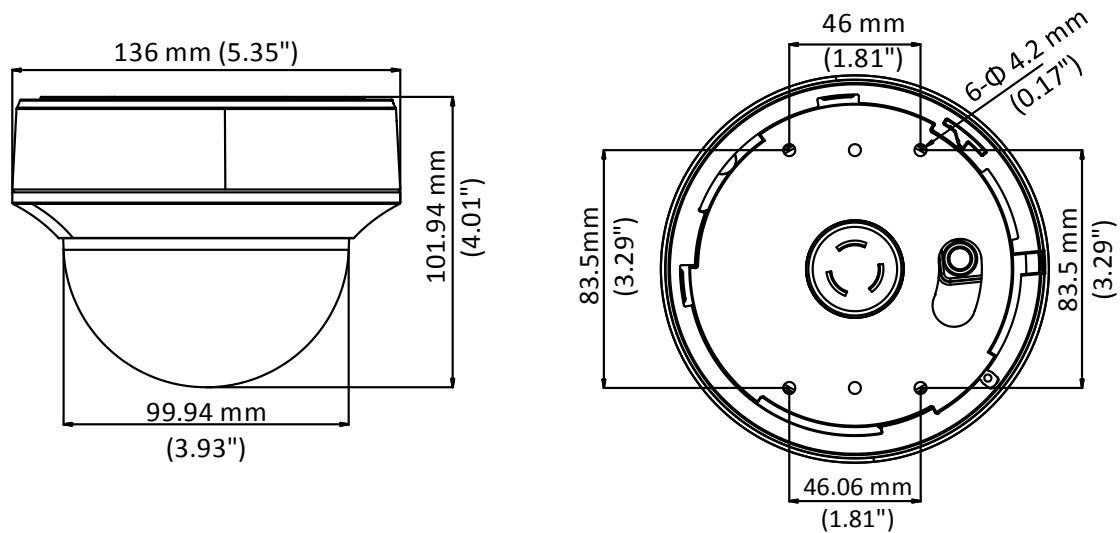

Specification

Camera	
Image Sensor	2.0 megapixel progressive scan CMOS
Signal System	PAL/NTSC
Effective Resolution	1920 (H) × 1080 (V)
Frame Rate	PAL: 1080p@25fps NTSC: 1080p@30fps
Min. Illumination	0.003 Lux@(F1.2, AGC ON), 0 Lux with IR
Shutter Time	PAL: 1/25 s to 1/50,000 s NTSC: 1/30 s to 1/50,000 s
Slow Shutter	Max.: 30 times
Lens	2.8 mm to 12 mm
Horizontal Field of View	32.1° to 98°
Lens Mount	Φ14
Day & Night	IR cut filter
Angle Adjustment	Pan: 0° to 340°, Tilt: 0° to 75°, Rotate: 0° to 355°
Synchronization	Internal synchronization
WDR	> 120 dB
Menu	
AGC	Support
Day/Night Mode	Auto/Color/BW (White & Black)
White Balance	ATW/AWC-SET/MANUAL
Privacy Mask	ON/OFF, 8 programmable privacy masks
Motion	4 programmable motion areas
Backlight Compensation	WDR/BLC/HLC/OFF
2D & 3D DNR	ON/OFF
Voltage Detection	Support
Functions	Defog, Mirror, Defective Pixel Correction, Sharpness, Camera Title
Scene	Indoor/outdoor/indoor1/low light
Interface	
Video Output	1 HD analog output/1 Vp-p composite output (75Ω/BNC)
Alarm	1 alarm in/out
General	
Operating Conditions	-40° C to 60° C (-40° F to 140° F), humidity: 90% or less (no condensation)
Power Supply	24 V AC/12 V DC ±30%/PoC.at
Power Consumption	Max.: 6 W
IR Distance	Up to 40 m
Communication	Up the coax, Protocol: HIKVISION-C
Dimensions	Φ 136 mm × 101.9 mm (5.35" × 4.01")
Weight	Approx. 800 g (1.76 lb.)

Order Model

DS-2CC52D9T-AITZE

* PoC function is only available when cooperating with DS-1TPXXX.

Dimensions

Accessories

DS-1271ZJ-I30

Pendant Mounting Bracket

DS-1273ZJ-I30