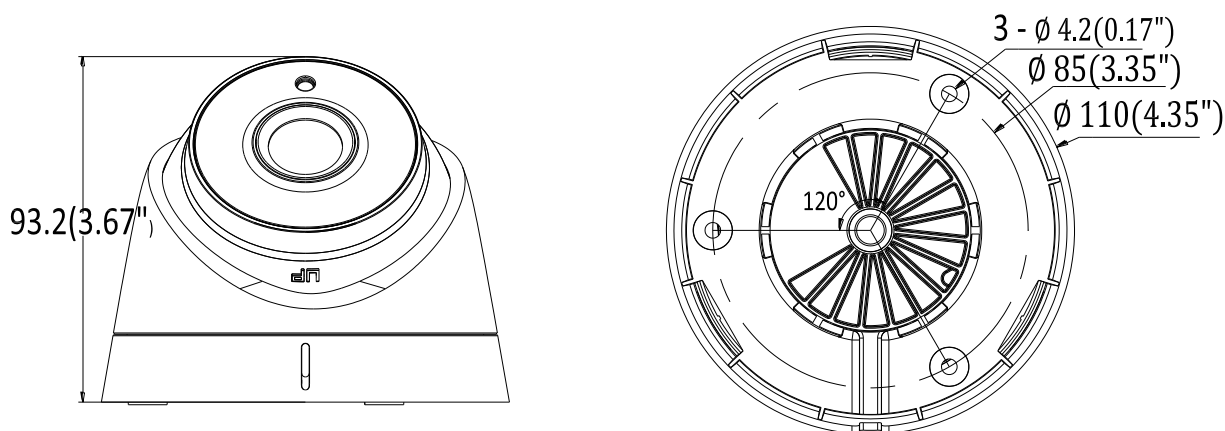

## Specifications

<b>Camera</b>	
Image Sensor	2MP CMOS Image Sensor
Signal System	PAL/NTSC
Effective Pixels	1930(H)*1088(V)
Min. illumination	0.01 Lux @ (F1.2,AGC ON),0 Lux with IR
Shutter Time	1/25(1/30)s to 1/50,000s
Lens	3.6mm (6mm, 8mm, 12mm, 16mm optional)
	Angle of View: 91.3°(3.6mm), 59.9°(6mm), 41.5°(8mm), 26.6°(12mm), 20.6°(16mm)
Lens Mount	M12
Day & Night	ICR
Angle Adjustment	Pan: 0 - 360°, Tilt: 0 - 75°, Rotation: 0 - 360°
Synchronization	Internal synchronization
Video Frame Rate	1080p@25fps/1080p@30fps
HD Video Output	1 Analog HD output
S/N Ratio	>62dB
<b>Menu</b>	
Camera ID	On/off (0-255)
AGC	Support
D/N Mode	Color/BW/Auto/EXT
White Balance	Auto/User/Push/8000K/6000K/4200K/3000K
Privacy Mask	On/Off, maximum 2 zones
Motion Detection	On/Off, maximum 4 zones
BLC	Support
Anti-flicker	On/Off
Language	English/Chinese
Functions	Digital noise reduction, Mirror
<b>General</b>	
Operating Conditions	-40 °C – 60 °C (-40 °F – 140 °F), Humidity 90% or less (non-condensing)
Power Supply	12 VDC ± 15%
Power Consumption	Max. 4W
Protection Level	IP66
IR Range	Up to 40m
Communication	Up the coax, Protocol: HIKVISION-C(TVI output)
Dimensions	Φ110 × 93.2 mm(Φ4.33" × 3.67")
Weight	350 g

## Dimensions