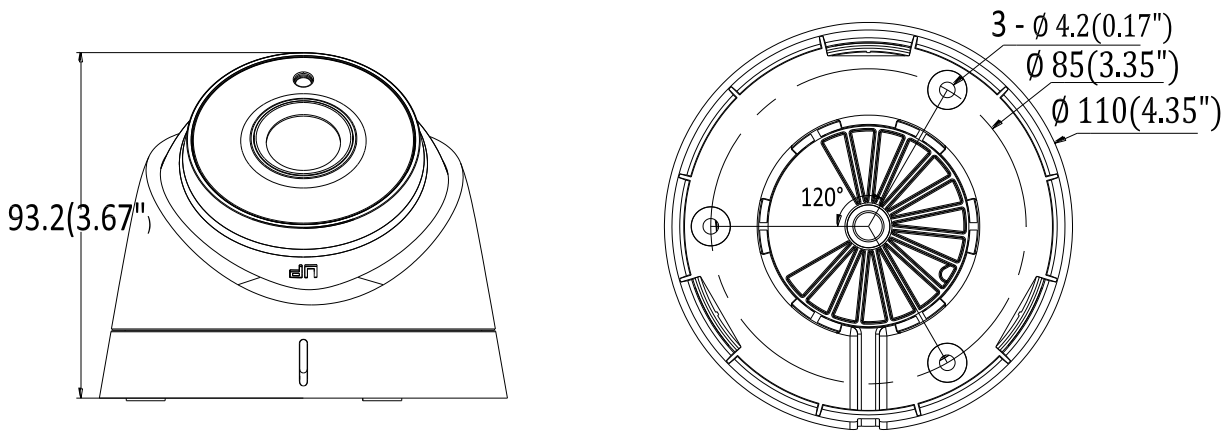

Dimensions