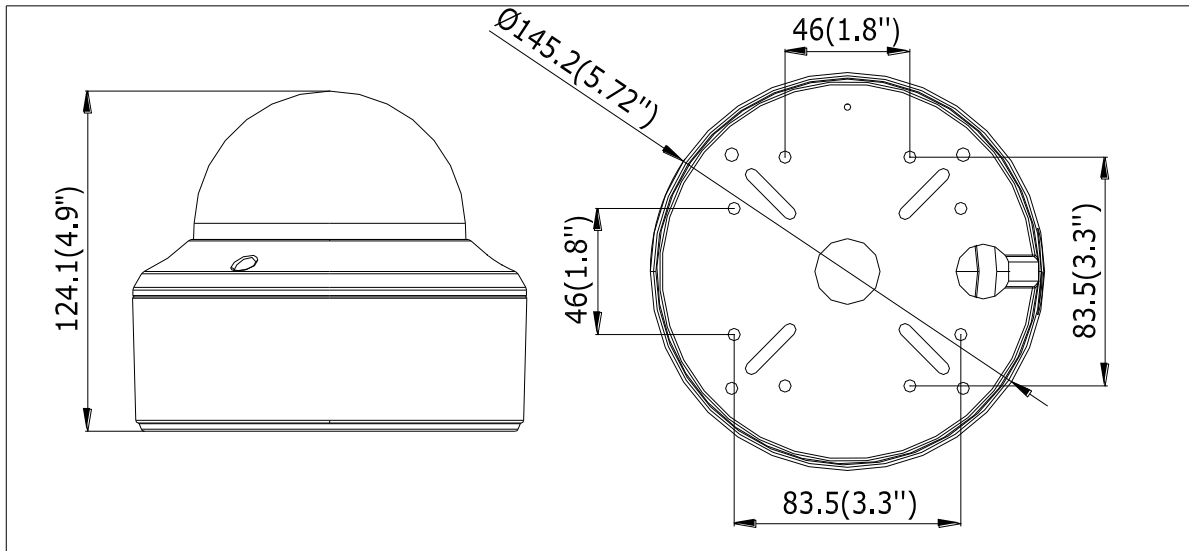

## Specifications

<b>Camera</b>	
Image Sensor	2MP CMOS Image Sensor
Signal System	PAL/NTSC
Effective Pixels	1930(H)*1088(V)
Min. illumination	0.01 Lux @ (F1.2,AGC ON),0 Lux with IR
Shutter Time	1/25(1/30)s to 1/50,000s
Lens	2.8 - 12 mm @ F1.4
	Angle of view: 114.5° - 35.1°
Lens Mount	φ14
Day & Night	ICR
Angle Adjustment	Pan: 0 - 355°, Tilt: 0 - 75°, Rotation: 0 - 355°
Synchronization	Internal synchronization
Video Frame Rate	1080p@25fps/1080p@30fps
HD Video Output	1 Analog HD output
S/N Ratio	>62dB
<b>Menu</b>	
Camera ID	On/off (0-255)
AGC	Support
D/N Mode	Color/BW/Auto/EXT
White Balance	Auto/User/Push/8000K/6000K/4200K/3000K
Privacy Mask	On/Off, maximum 2 zones
Motion Detection	On/Off, maximum 4 zones
BLC	Support
Anti-flicker	On/Off
Language	English/Chinese
Functions	Digital noise reduction, Mirror
<b>General</b>	
Operating Conditions	-40 °C – 60 °C (-40 °F – 140 °F), Humidity 90% or less (non-condensing)
Power Supply	12 VDC ± 15%, -A: 12 VDC±15%, 24 VAC±15%
Power Consumption	Max. 3W, -A: Max. 4W
Protection Level	IP66
IR Range	Up to 40m
Impact Protection	IK10
Communication	Up the coax, Protocol: HIKVISION-C(TVI output)
Dimensions	Φ 145.2 × 124.1 mm (Φ 5.72" × 4.9")
Weight	1300 g

## Dimensions