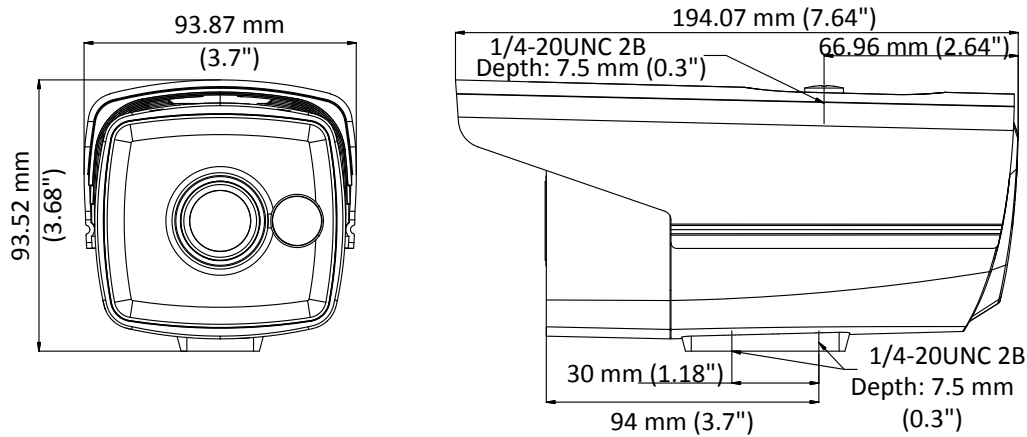

Dimensions

Accessories

DS-1298ZJ (Standard)
Wall Mounting Bracket

DS-1292ZJ (Optional)
Wall Mounting Bracket

DS-1296ZJ (Optional)
Wall Mounting Bracket

Distributed by